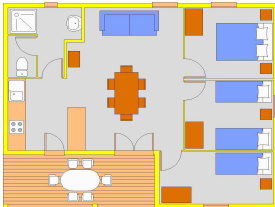

LANDAIS 3 bedrooms

Individual chalet

SUPERFICY : 45 m2

CAPACITY : 6 people

SITUATION : Villages Asia, North and South America & Africa

SLEEPING :

- Number of separate bedrooms : 3
- 1 bed 2 pers
- sleeping for 4
- 1 sofa bed in the living room
- Blankets
- Pillows
- Rental of sheets on request

3rd with access from outside or inside !

BATHROOM :

- WC
- Shower room with shower

OUTDOOR EQUIPMENT :

- Garden furniture
- Covered terrace 18 m2
- Electric BBQ allowed
- Sun loungers
- Parking on your plot

KITCHEN :

- Fitted kitchen
- Dishwasher or washing machine
- Crockery and cutlery
- Saucepans and frying pans
- Cooker or microwave

3rd bedroom
inside access

3rd bedroom
outside access

PASS

Included in our prices*