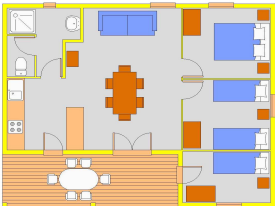

LANDAIS 3 bedrooms

Individual chalet

SUPERFICY : 45 m2

CAPACITY : 6 people

SITUATION : Villages Asia, North and South America & Africa

SLEEPING :

- Number of separate bedrooms : 3
- 1 bed 2 pers
- sleeping for 4
- 1 sofa bed in the living room
- Blankets
- Pillows
- Rental of sheets on request

3rd with access from outside or inside !

BATHROOM :

- WC
- Shower room with shower

OUTDOOR EQUIPMENT :

- Garden furniture
- Covered terrace 18 m2
- Electric BBQ allowed
- Sun loungers
- Parking on your plot

KITCHEN :

- Fitted kitchen
- Dishwasher or washing machine
- Crockery and cutlery
- Saucepans and frying pans
- Cooker or microwave

3rd bedroom
inside access

3rd bedroom
outside access

PASS

Included in our prices*