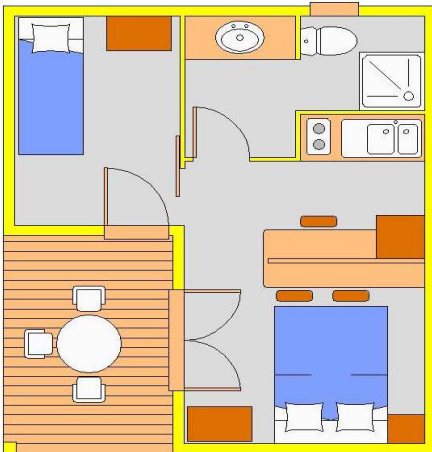

ATLANTIQUE TROIS

SURFACE : 24 m²
CAPACITY : 2 to 3 people
SITUATION : Village Europe

Semi-detached accommodation

SLEEPING :

- Number of separate bedroom : 1
- 1 bed 1 pers in separate bedroom
- 1 sofa bed in the living room
- Blankets
- Pillows
- Rental of sheets on request

Kitchen :

- Fitted kitchen
- Crockery and cutlery
- Saucepans and frying pans
- Microwave

With television

BATHROOM :

- WC
- Shower room with shower

OUTDOOR EQUIPMENT :

- Garden furniture
- Outdoor BBQ allowed
- Sun loungers
- Parking on your plot
- Terrace 6 m²